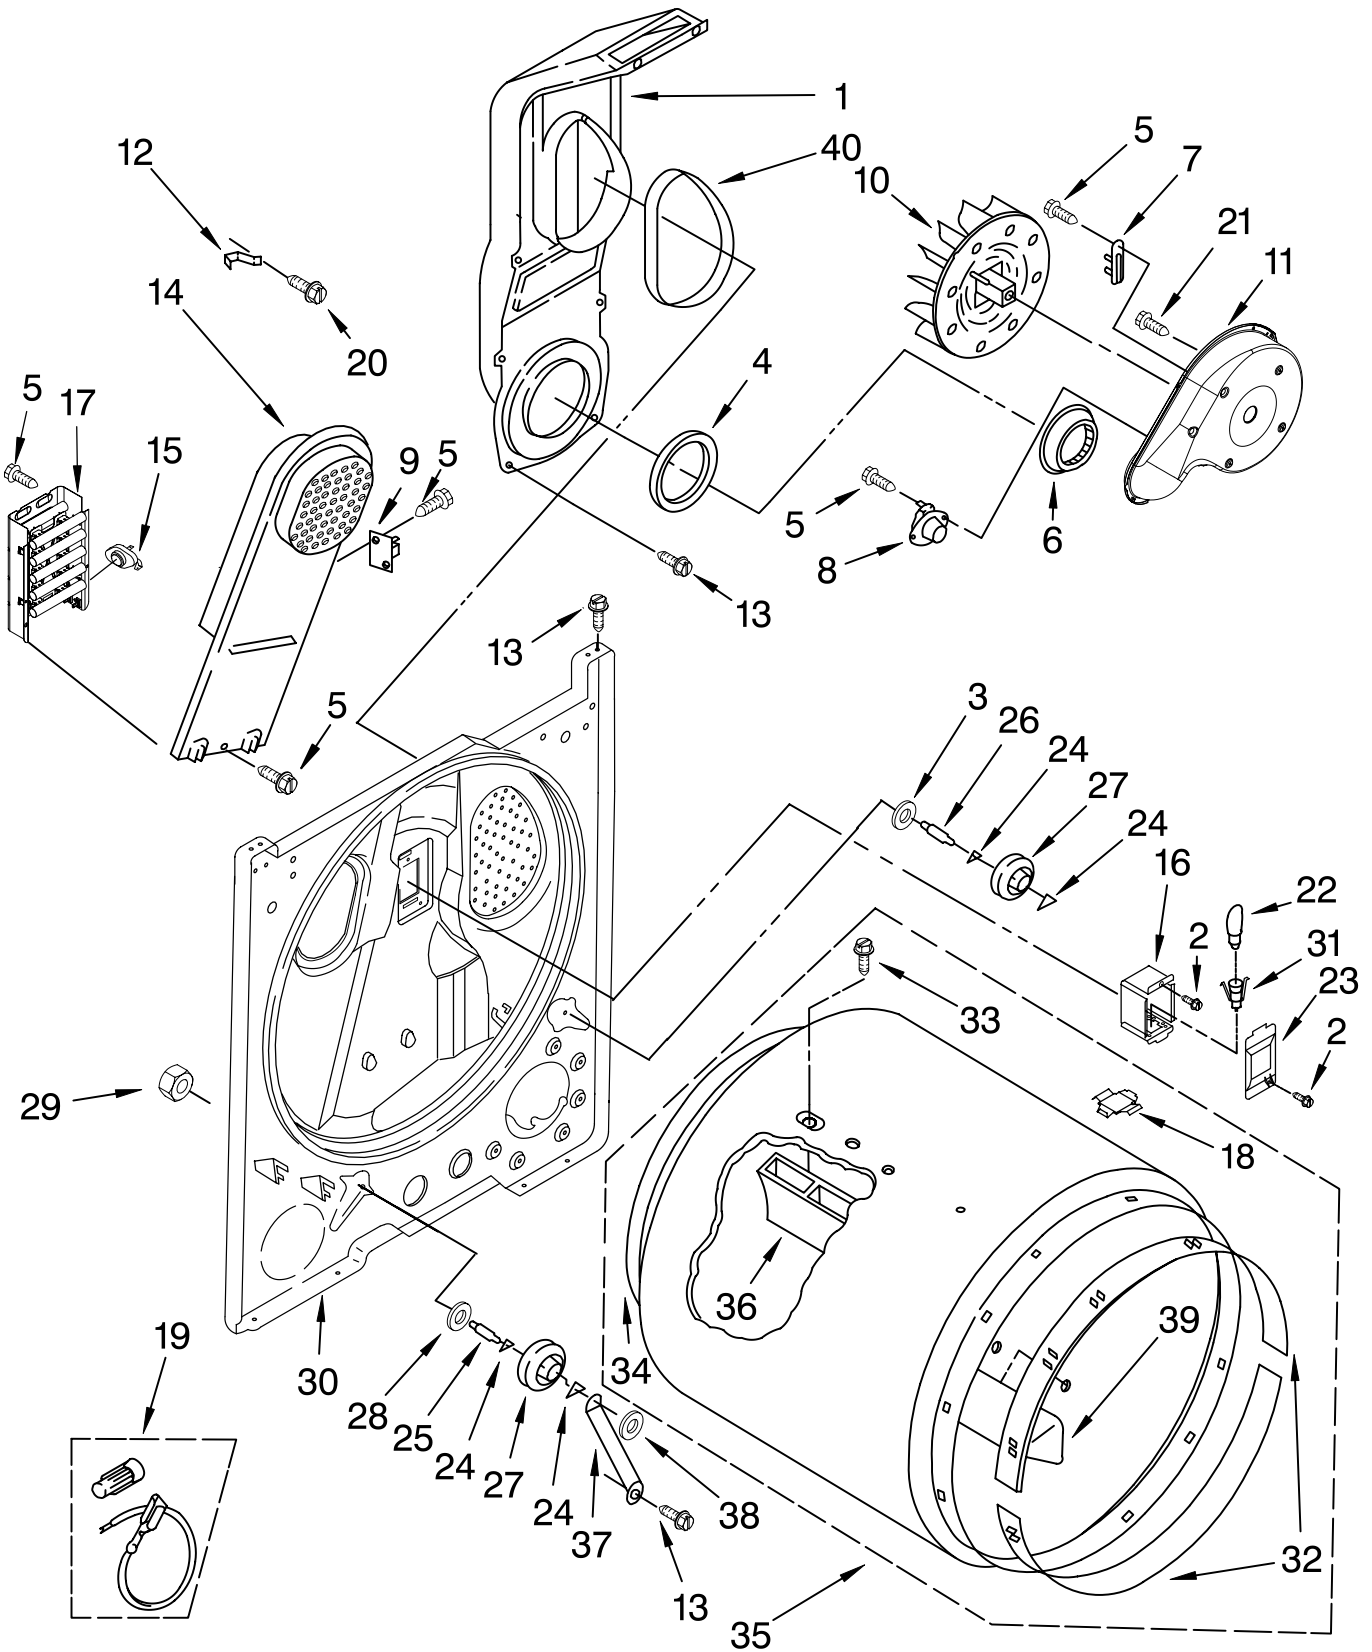

BULKHEAD PARTS

For Model: MED5600TQ0
(White)

FOR ORDERING INFORMATION REFER TO PARTS PRICE LIST

BULKHEAD PARTS

For Model: MED5600TQ0
(White)

Illus. No.	Part No.	DESCRIPTION
1	348368	Lint Chute Assembly
2	487909	Screw, 8-15 x 1/2
3	3388703	Washer-Support
4	347139	Seal, Lint Chute
5	90767	Screw, 8-18 x 3/8
6	696302	Shield, Exhaust
7	3392519	Fuse, Thermal (91C)
8	3387134	Thermostat, Internal-Bias
9	3977393	Thermal, Cut-Off (Includes Item 15)
10	694089	Wheel, Blower
11	8577230	Housing, Blower
12	3398161	Clip
13	343641	Screw, 10-16 x 1/2
14	8541818	Box, Heater
15	3977767	Thermostat, 221°F (105°C)
16	3977373	Bracket, Drum Light
17	3403585	Element, Heater
18	8066086	Drum Hole Plug
19	279457	Wire Kit, Terminal (For Heater Element Wiring Harness Repair)
20	489463	Screw, 8-18 x 5/8
21	3390647	Screw, 8-18 x 1/2
22	3406124	Bulb
23	3402841	Lens, Drum Light
24	690997	Ring, Tri
25	3399506	Shaft, L.H.
26	3399507	Shaft, R.H.
27	3397590	Roller, Support
28	348197	Washer, Support
29	3359452	Nut, 3/8-16
30	3403413	Bulkhead
31	W10136369	Socket Assembly
32	692526	Ring, Bearing (2)
33	W10109200	Screw, 11-16 x 3/4
34	3406130	Seal, Rear Drum
35	695587	Drum Assembly
36	692490	Baffle, Drum (2)
37	3976434	Bracket, Support
38	90296	Clip
39	3403636	Baffle, Drum (1)
40	339956	Seal

FOR ORDERING INFORMATION REFER TO PARTS PRICE LIST